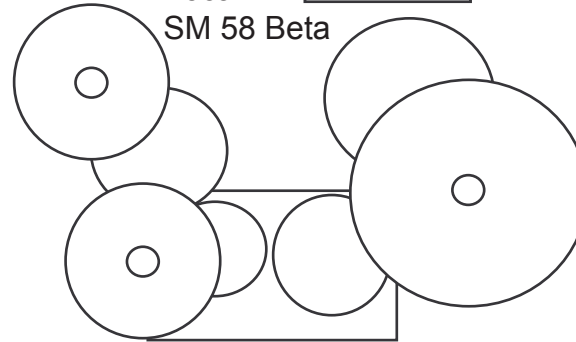

Christian
Keyboard
4x D.I.
(Keyboard L/R
Playback L/R)

Christian
Vocal
SM 58 Beta

Jan
Vocal
SM 58 Beta